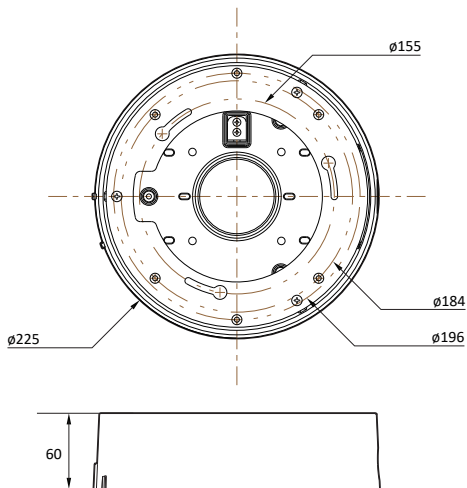

# 1. Dimension & Accessories

---

Gang Box Install Screw  
Type A : 4ea / Type B : 2ea

Mount Screw

Safety Wire

Manual

Mount Template

Screw &  
Plastic Anchor-4pcs