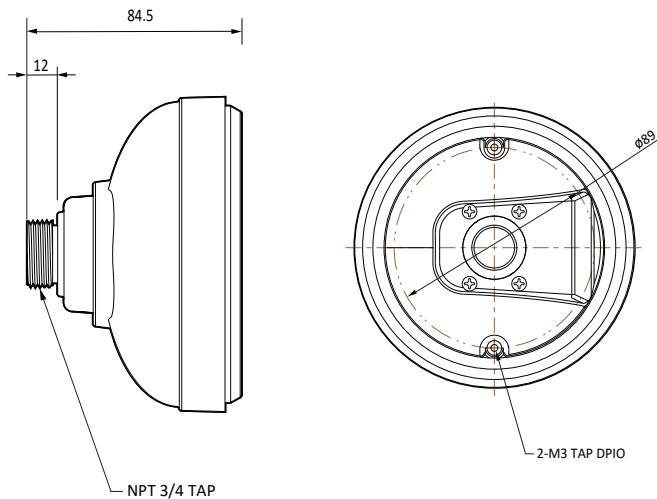

1. Dimension & Accessories

Manual

Mount
Screw 2ea