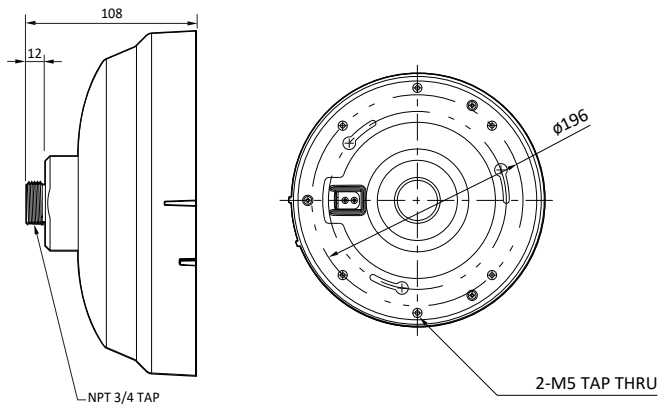

# 1. Dimension & Accessories

---

Mount Screw

Manual

Safety Wire