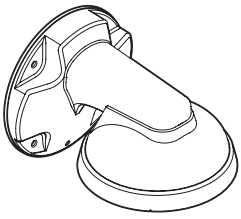

## 1. Accessories

☒ Please check if all the camera and accessories are included in the package.

### Wall Bracket Manual Outdoor Dome Camera

#### Quick Manual

Ver. 1.0 / 2020.08

Before installing and using the Camera, please read this manual carefully.  
Be sure to keep it handy for future reference.

Mount Screw

Screw &  
Plastic Anchor-4pcs

Manual