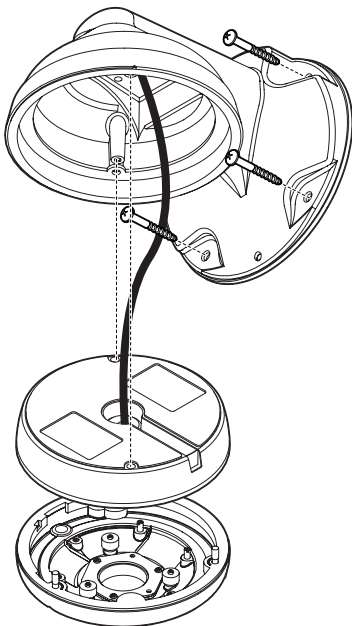

2. Installation