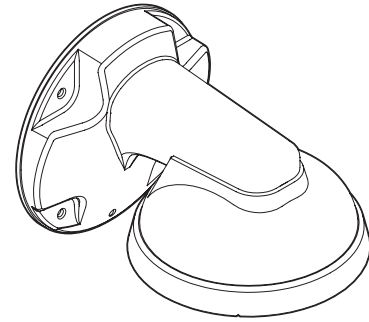

## 1. Accessories

☒ Please check if all the camera and accessories are included in the package.

### Wall Bracket Manual Outdoor Dome Camera

#### Quick Manual

Ver. 1.0 / 2020.08

Before installing and using the Camera, please read this manual carefully.  
Be sure to keep it handy for future reference.

Mount Screw

Screw &  
Plastic Anchor-4pcs

Manual