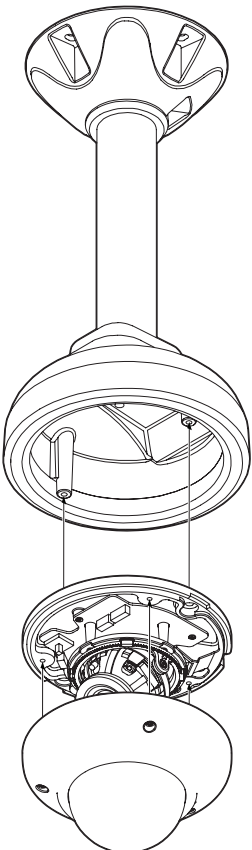

2. Installation

1. 1 Attach the Mount Pad and mount it on the ceiling.
2. 2 Tighten by turning Mount Cap and Pipe.
3. 3 Connect the cable.
4. 4 Attach the camera bottom to the mount hole.
5. 5 After adjusting the camera, attach the upper case to complete the mounting.