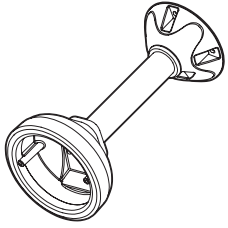

## 1. Dimension & Accessories

☒ Please check if all the camera and accessories are included in the package.

### Ceiling Mount Bracket Manual Outdoor Dome Camera

#### Quick Manual

Ver. 1.0 / 2021.05

Before installing and using the Camera, please read this manual carefully.  
Be sure to keep it handy for future reference.

Manual

Mount Pad

Hexagonal Wrench

Mount Template