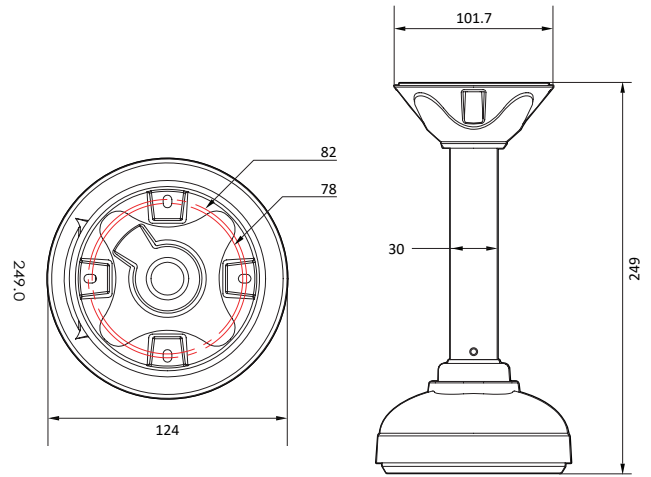

1. Dimension & Accessories

☒ Please check if all the camera and accessories are included in the package.

Ceiling Mount Bracket Manual Outdoor Dome Camera

Quick Manual

Ver. 1.0 / 2021.05

Before installing and using the Camera, please read this manual carefully.
Be sure to keep it handy for future reference.