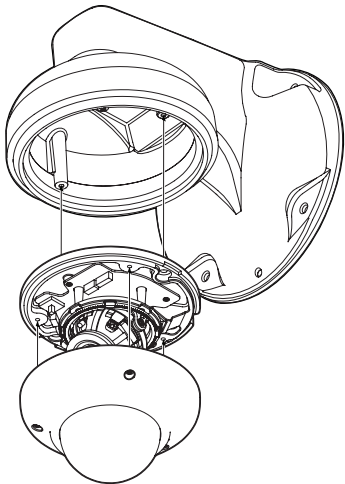

# 1. Dimension & Accessories

☒ Please check if all the camera and accessories are included in the package.

## Wall Mount Bracket Manual Outdoor Dome Camera

# 2. Installation

- 1 Attach the Mount Pad and mount it on the wall.
- 2 Connect the cable.
- 3 Attach the camera bottom to the mount hole.
- 4 After adjusting the camera, attach the upper case to complete the mounting.