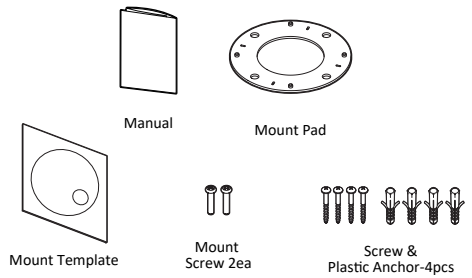

# 1. Dimension & Accessories

☒ Please check if all the camera and accessories are included in the package.

## Wall Mount Bracket Manual Outdoor Dome Camera

# 2. Installation

- 1 Attach the Mount Pad and mount it on the wall.
- 2 Connect the cable.
- 3 Attach the camera bottom to the mount hole.
- 4 After adjusting the camera, attach the upper case to complete the mounting.