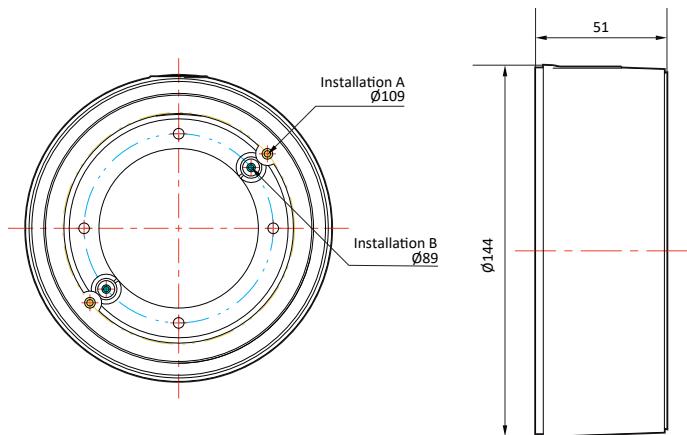

# 1. Dimension & Accessories

Manual

Screw &  
Plastic Anchor-4pcs

Template Sheet

⚠ The screw length varies depending on the height of the tightening area by model.

Mount Screw 23mm

Mount Screw 20mm