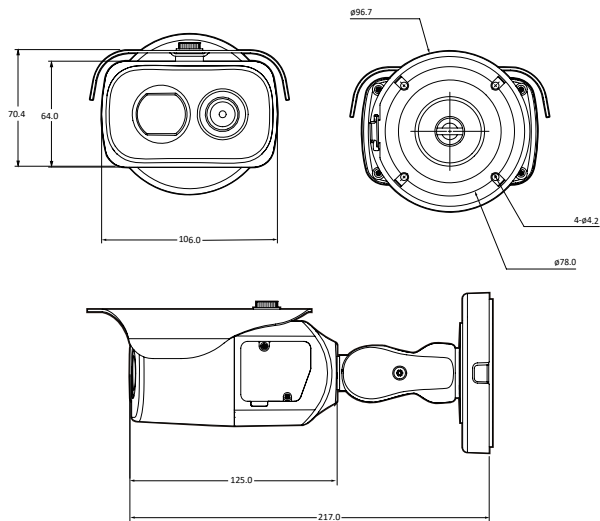

1. Dimension & Accessories

Test Video Cable

Manual

Torx Wrench (T10, T20)

Screw &
Plastic Anchor - 4pcs

Template Sheet

Waterproof cap & Gasket
& Rubber 2ea
(Black : $\phi 4$ / White : $\phi 5$)

Quick Manual